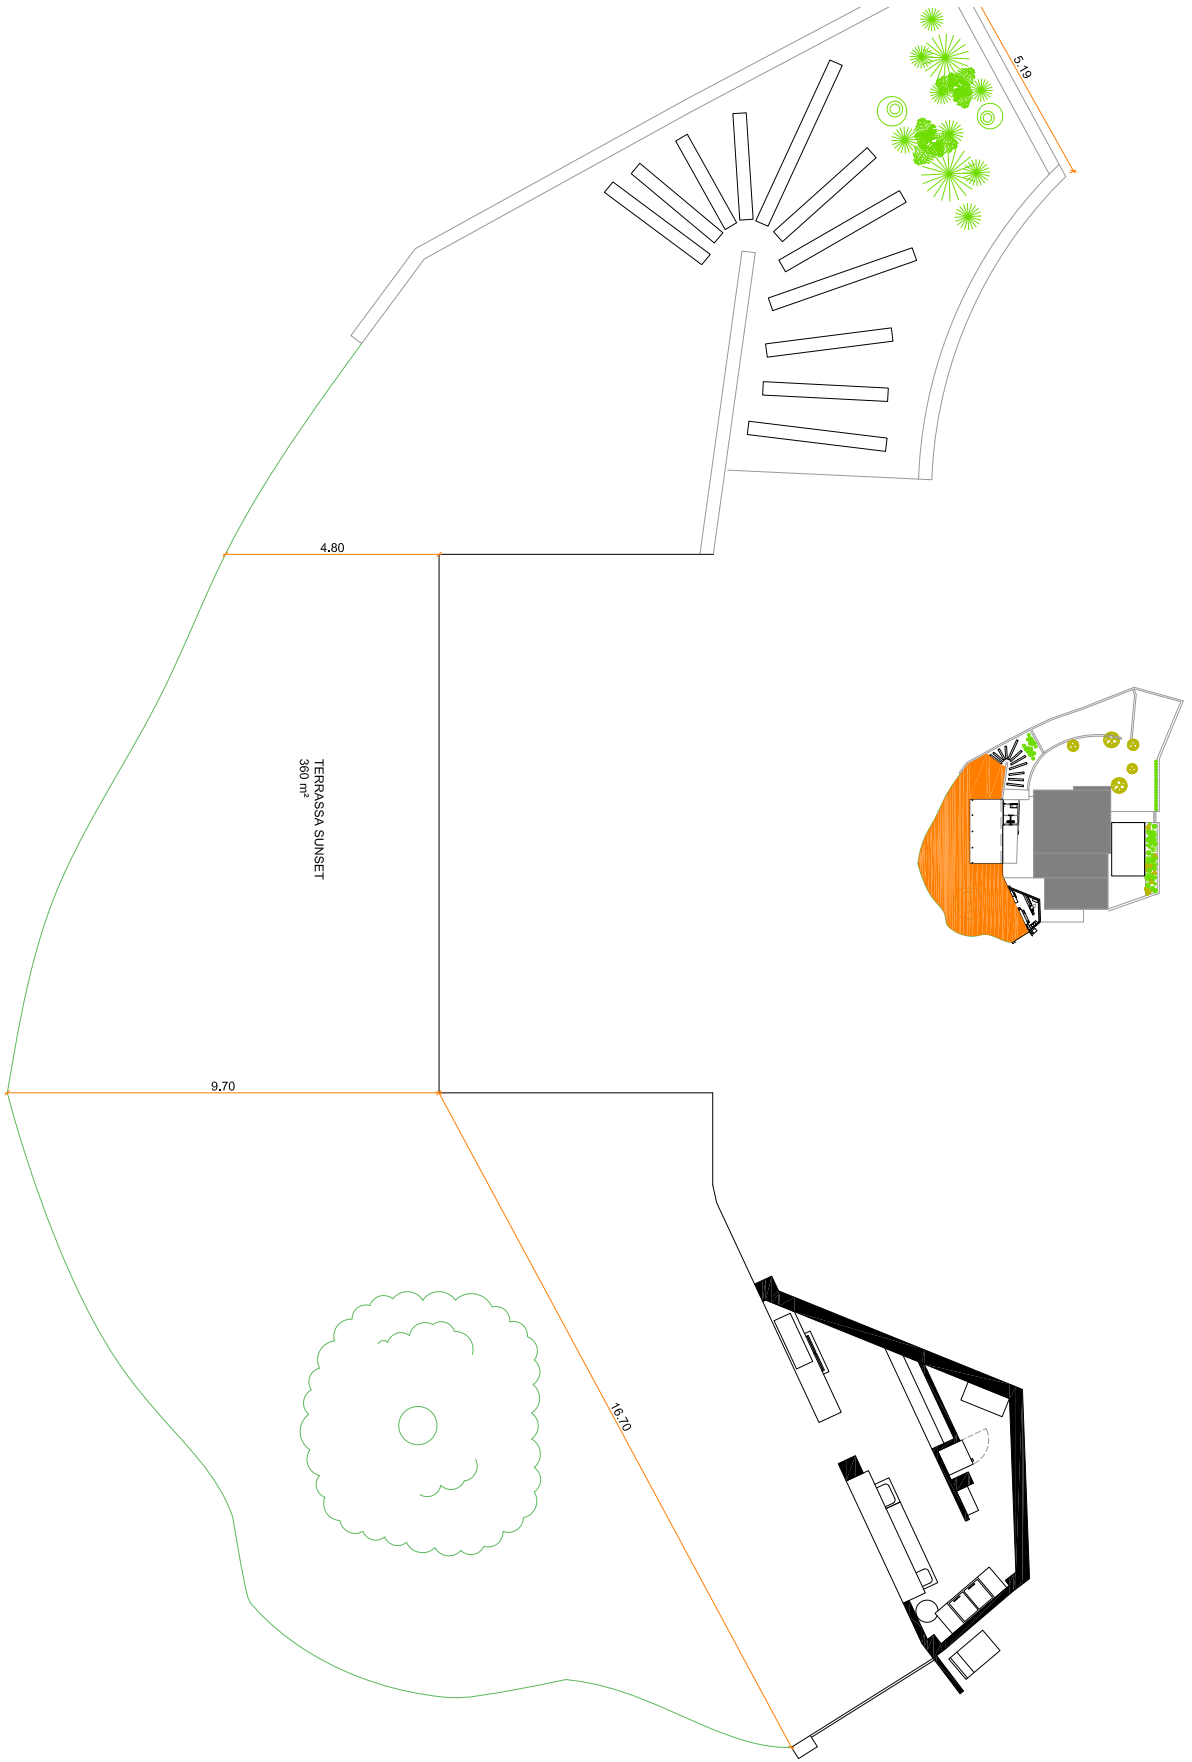

Location

Exterior

Features

Wi-fi

Capacity

120

Banquet

220

Cocktail

200

Theatre

150

School

200

Auditorium

150

U

150

Imperial

Kinds of events

Dinners | Lunches | Celebrations

Total area

360 m²

Map