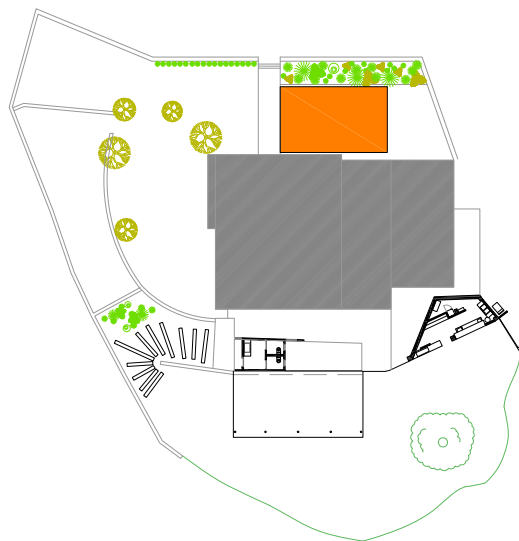

Mirador Marquee

The Mirador Marquee is located on the way to the farmhouse. Spacious and versatile, perfect for any occasion.

Location

Interior/interior

Features

Portable stoves
Wi-Fi

Capacity

40

Auditorium

40

U

40

Imperial

Kinds of events

Dinners | Lunches | Celebrations | Meetings

Total area

61,5 m²

Map